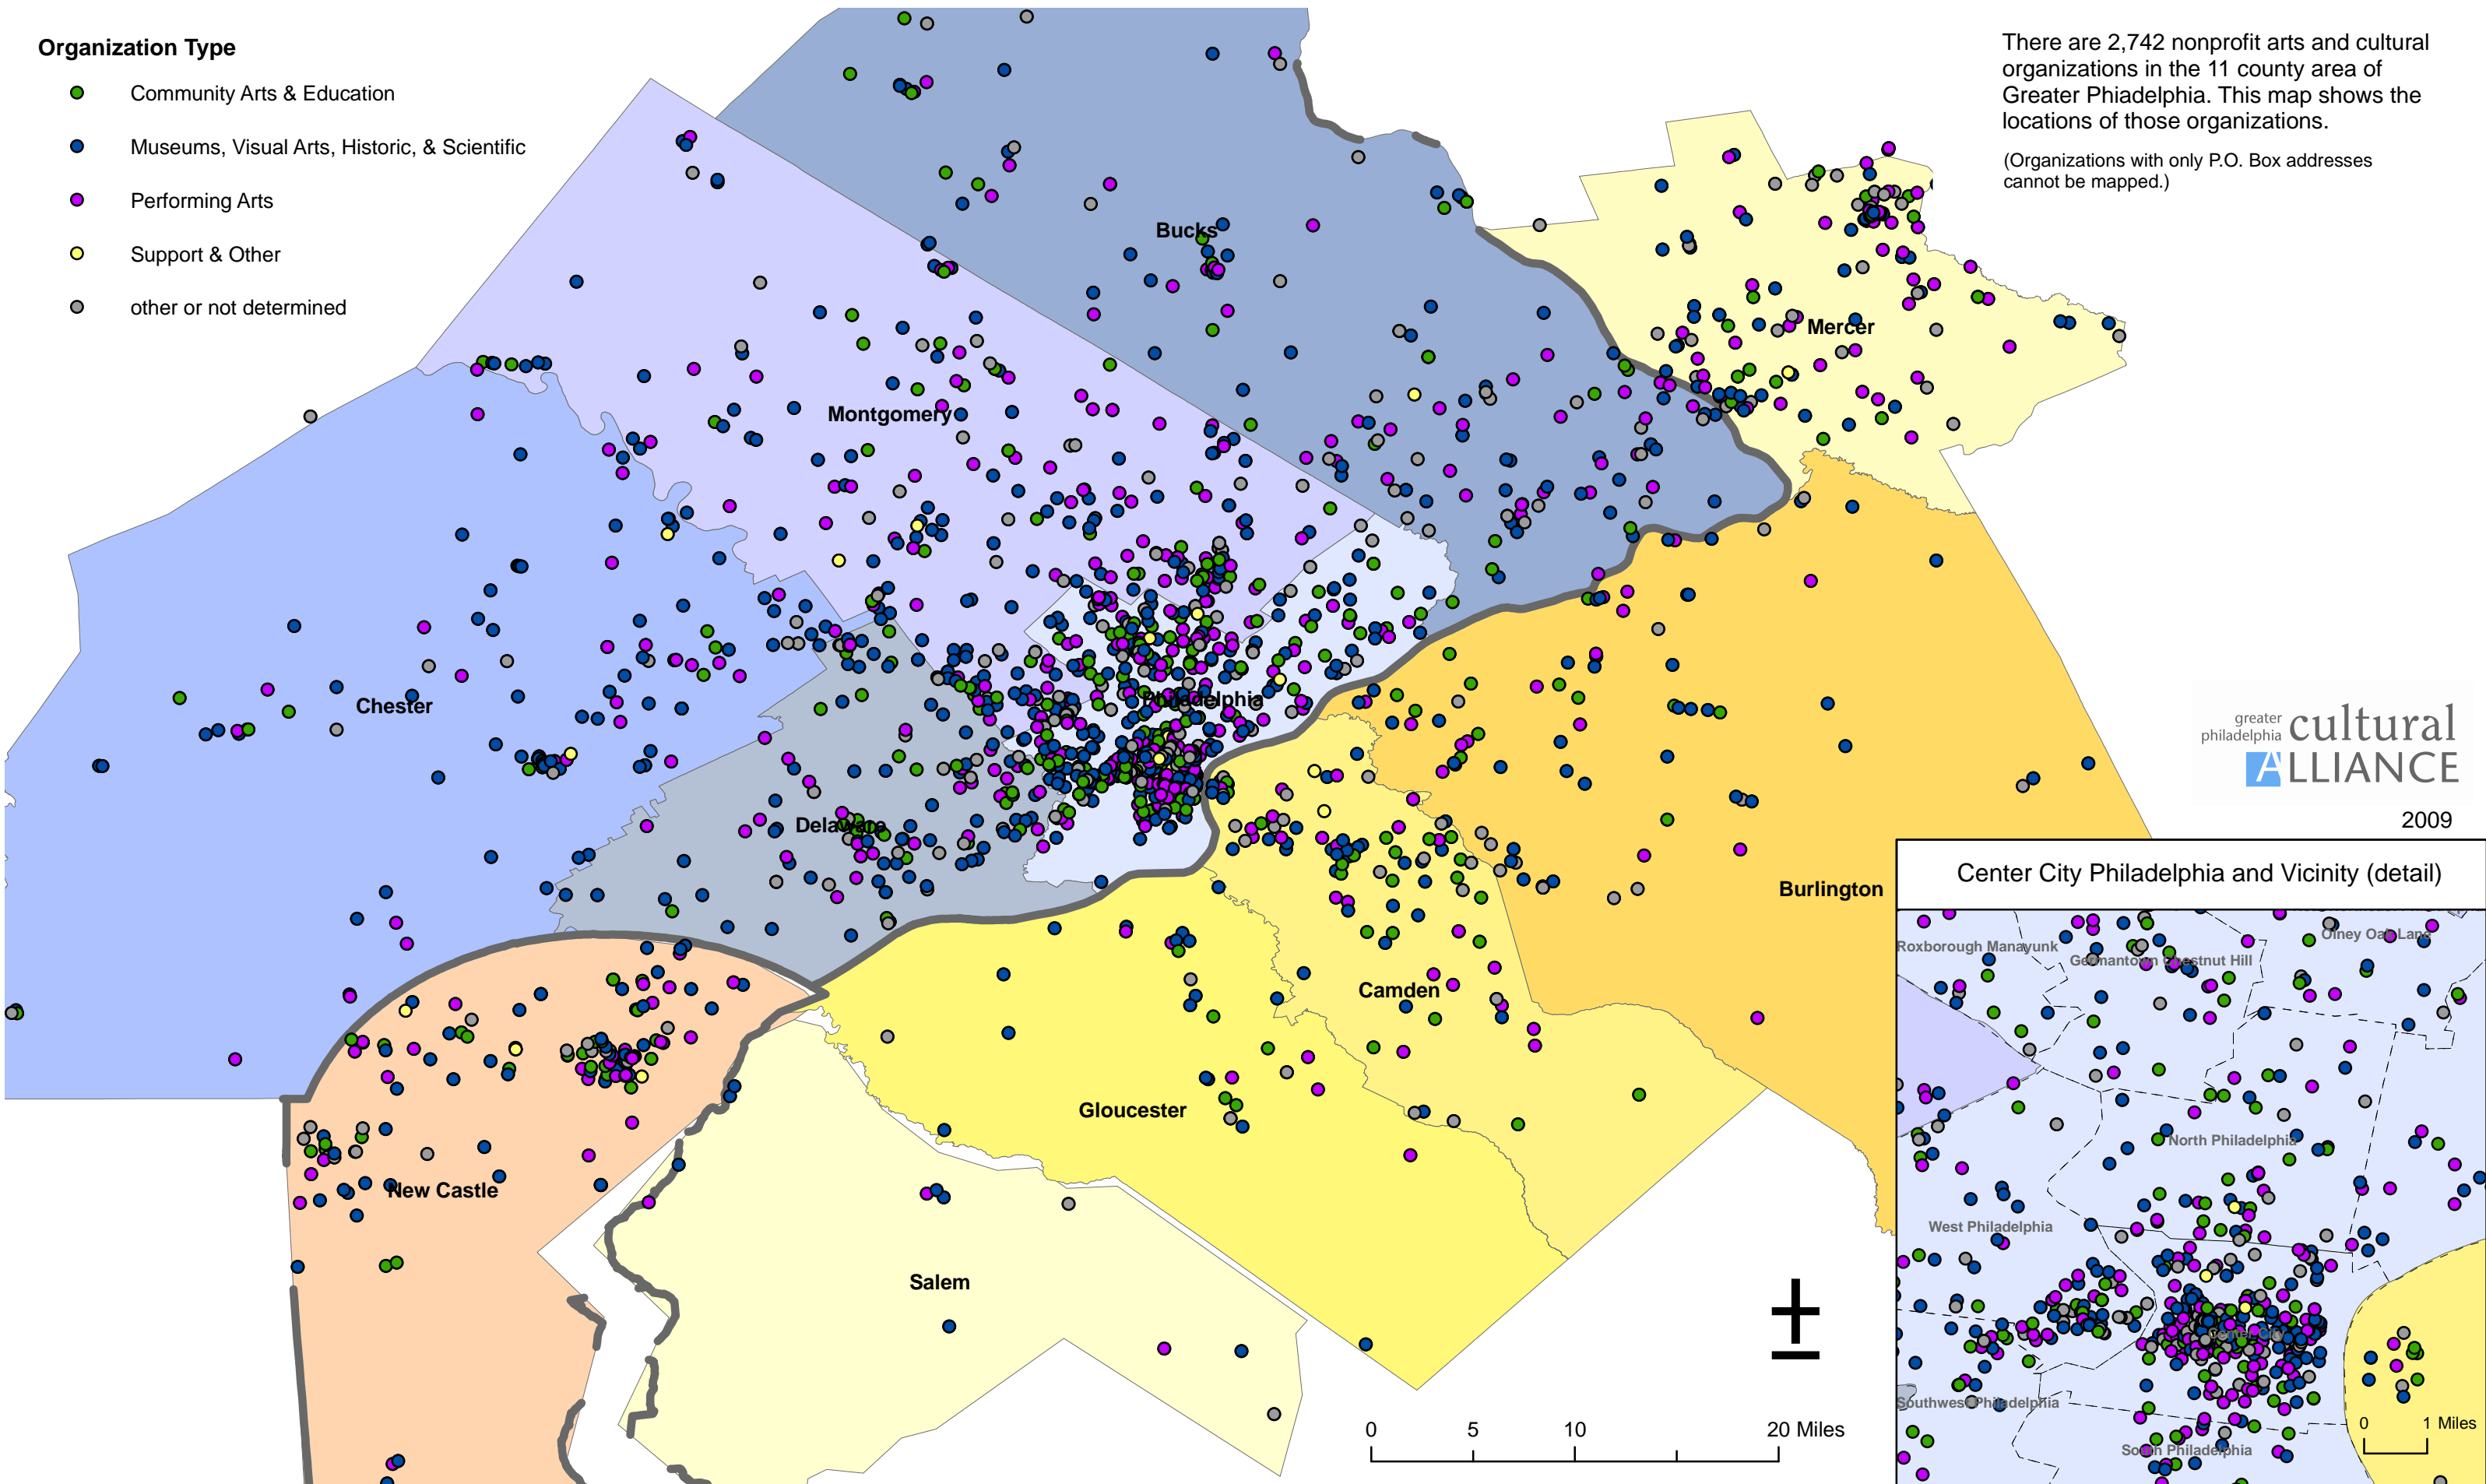

Arts and Cultural Organizations in Greater Philadelphia

Organization Type

- Community Arts & Education
- Museums, Visual Arts, Historic, & Scientific
- Performing Arts
- Support & Other
- other or not determined

There are 2,742 nonprofit arts and cultural organizations in the 11 county area of Greater Philadelphia. This map shows the locations of those organizations.

(Organizations with only P.O. Box addresses cannot be mapped.)