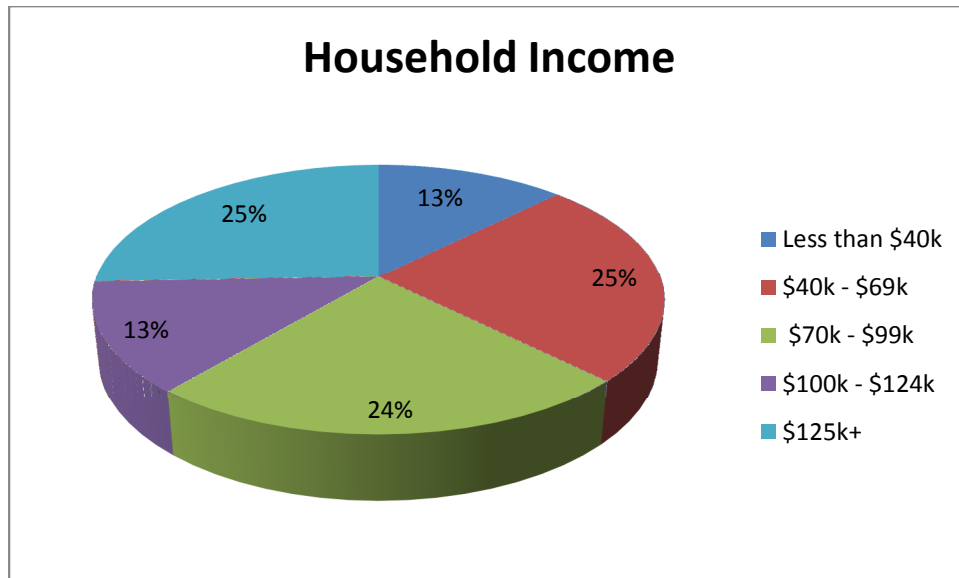

Philadelphia Cultural List Cooperative

One quarter of patrons in the Philadelphia Cultural List Cooperative have household incomes of \$125,000 or more.

Interested in finding out how your patrons match up to market as a whole?

1. Create an order in eMerge including the patrons you want to study.
2. Click on "Demographic Match" and "Run Report" in the lower left hand corner of the Shopping Cart.
3. Receive the report in your inbox and dig in!